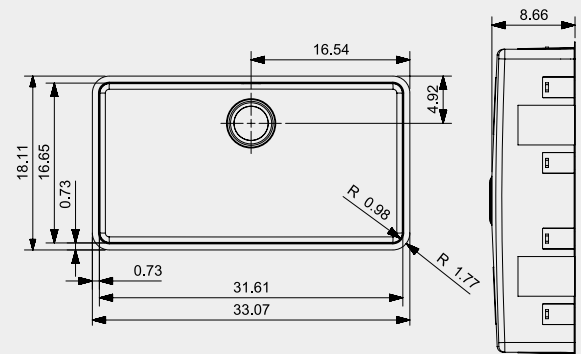

### OHIO

40X40

Article number **R15957**

Cabinet size 24"

Depth 7.08"

Sink unit dimensions 15.86 x 15.86"

Total dimensions 17.32 x 17.32"

### OHIO

50X40

Article number **R15780**

Cabinet size 24"

Depth 7.87"

Sink unit dimensions 15.86 x 19.80"

Total dimensions 17.32 x 21.26"

### OHIO

80X42

Article number **R15766**

Cabinet size 36"

Depth 8.66"

Sink unit dimensions 16.65 x 31.61"

Total dimensions 18.11 x 33.07"

**RGX**