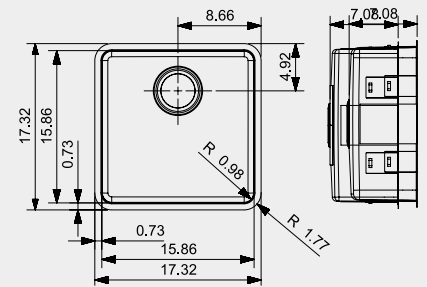

### OHIO

40X40

Article number **R15957**

Cabinet size 24"

Depth 7.08"

Sink unit dimensions 15.86 x 15.86"

Total dimensions 17.32 x 17.32"

### OHIO

50X40

Article number **R15780**

Cabinet size 24"

Depth 7.87"

Sink unit dimensions 15.86 x 19.80"

Total dimensions 17.32 x 21.26"

### OHIO

80X42

Article number **R15766**

Cabinet size 36"

Depth 8.66"

Sink unit dimensions 16.65 x 31.61"

Total dimensions 18.11 x 33.07"

**RGX**