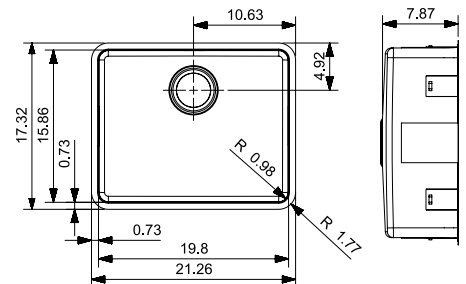

### OHIO

40X40

Article number **R15957**

Cabinet size 24"

Depth 7.08"

Sink unit dimensions 15.86 x 15.86"

Total dimensions 17.32 x 17.32"

### OHIO

50X40

Article number **R15780**

Cabinet size 24"

Depth 7.87"

Sink unit dimensions 15.86 x 19.80"

Total dimensions 17.32 x 21.26"

### OHIO

80X42

Article number **R15766**

Cabinet size 36"

Depth 8.66"

Sink unit dimensions 16.65 x 31.61"

Total dimensions 18.11 x 33.07"

**RGX**