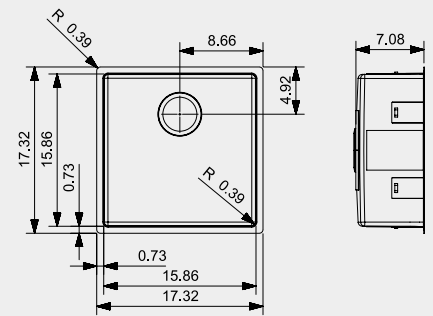

Comfort plug | 10mm radius.

Push Popup R35085 available separately.

 Integrated
  Semi-integrated
  Undermount

NEW YORK

40X40

Article number **R27639**

Cabinet size 24"

Depth 7.08"

Sink unit dimensions 15.86 x 15.86"

Total dimensions 17.32 x 17.32"

NEW YORK

50X40

Article number **R27646**

Cabinet size 24"

Depth 7.87"

Sink unit dimensions 15.86 x 19.80"

Total dimensions 17.32 x 21.26"

NEW YORK

72X40

Article number **R31377**

Cabinet size 36"

Depth 8.66"

Sink unit dimensions 15.86 x 28.46"

Total dimensions 17.32 x 29.92"