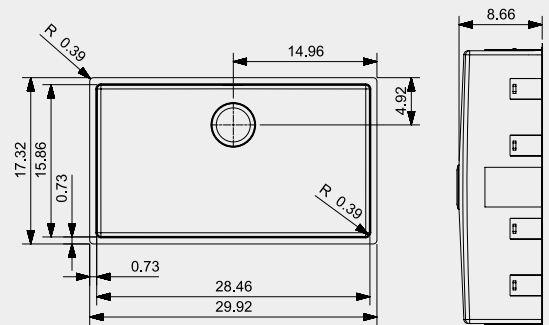

Comfort plug | 10mm radius.

Push Popup R35085 available separately.

 Integrated
  Semi-integrated
  Undermount

NEW YORK

40X40

Article number **R27639**

Cabinet size 24"

Depth 7.08"

Sink unit dimensions 15.86 x 15.86"

Total dimensions 17.32 x 17.32"

NEW YORK

50X40

Article number **R27646**

Cabinet size 24"

Depth 7.87"

Sink unit dimensions 15.86 x 19.80"

Total dimensions 17.32 x 21.26"

NEW YORK

72X40

Article number **R31377**

Cabinet size 36"

Depth 8.66"

Sink unit dimensions 15.86 x 28.46"

Total dimensions 17.32 x 29.92"