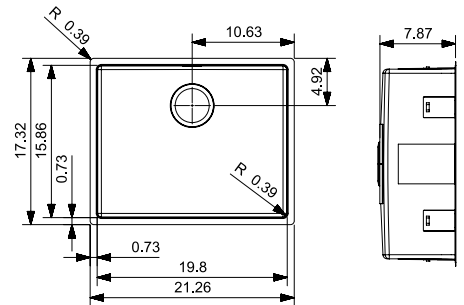

Comfort plug | 10mm radius.

Push Popup R35085 available separately.

 Integrated
  Semi-integrated
  Undermount

NEW YORK

40X40

Article number **R27639**

Cabinet size 24"

Depth 7.08"

Sink unit dimensions 15.86 x 15.86"

Total dimensions 17.32 x 17.32"

NEW YORK

50X40

Article number **R27646**

Cabinet size 24"

Depth 7.87"

Sink unit dimensions 15.86 x 19.80"

Total dimensions 17.32 x 21.26"

NEW YORK

72X40

Article number **R31377**

Cabinet size 36"

Depth 8.66"

Sink unit dimensions 15.86 x 28.46"

Total dimensions 17.32 x 29.92"