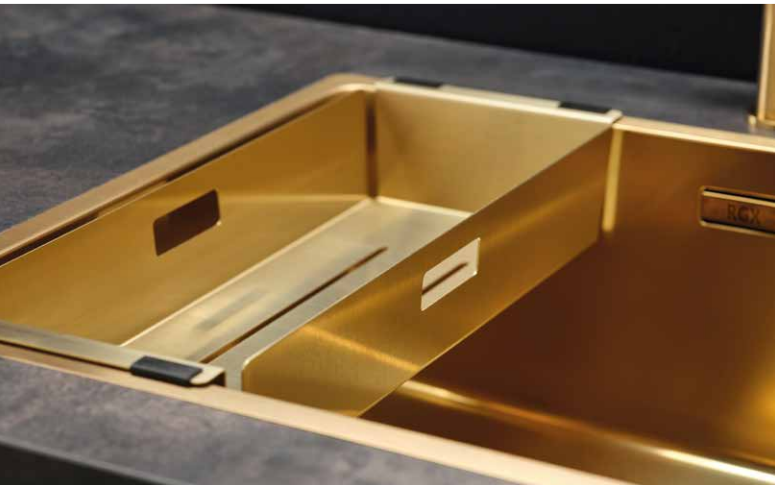

THE CROWN
FOR YOUR
KITCHEN

COLOURFUL
NEW YORK PVD

RGX

Our New York sinks are also available in colour! The familiar New York series has been expanded with three different colours, made possible by PVD technology. These New York sinks retain their usual quality and comfort, and feature the same sleek design thanks to our deepdrawing technology and high-grade stainless steel. On top of that, they don't have any welding or folding seams, and the overflow and comfort plug have a matching colour. Thanks to the beautiful colours and the aesthetically pleasing design, these sinks offer the best of both worlds! The New York PVD sinks are excellently suitable for combination with our PVD taps.

Comfort Plug | 10mm radius

Push Popup available separately.

Gold Flax R35696 - Copper Rose R35702 - Gun Metal R35658

 Integrated
  Semi-integrated
  Undermount

NEW YORK

40X40

Article number **Copper Rose R35122**

Article number **Gold Flax R35139**

Article number **Gun Metal Silver R35115**

Cabinet size 24"

Depth 7.08"

Sink unit dimensions 15.86 x 15.86"

Total dimensions 17.32 x 17.32"

NEW YORK

50X40

Article number **Copper Rose R35153**

Article number **Gold Flax R35160**

Article number **Gun Metal Silver R35146**

Cabinet size 24"

Depth 7.87"

Sink unit dimensions 15.86 x 19.80"

Total dimensions 17.32 x 21.26"