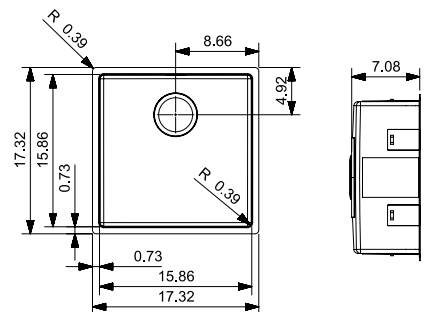

Article number **Gold Flax R35139**

Article number **Gun Metal Silver R35115**

Cabinet size 24"

Depth 7.08"

Sink unit dimensions 15.86 x 15.86"

Total dimensions 17.32 x 17.32"

NEW YORK

50X40

Article number **Copper Rose R35153**

Article number **Gold Flax R35160**

Article number **Gun Metal Silver R35146**

Cabinet size 24"

Depth 7.87"

Sink unit dimensions 15.86 x 19.80"

Total dimensions 17.32 x 21.26"