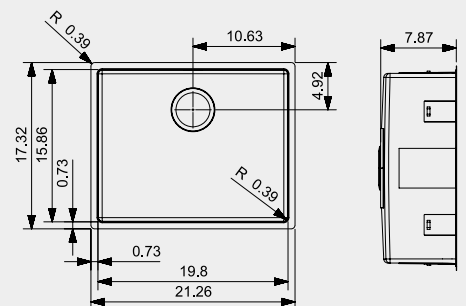

Article number **Gold Flax R35139**

Article number **Gun Metal Silver R35115**

Cabinet size 24"

Depth 7.08"

Sink unit dimensions 15.86 x 15.86"

Total dimensions 17.32 x 17.32"

NEW YORK

50X40

Article number **Copper Rose R35153**

Article number **Gold Flax R35160**

Article number **Gun Metal Silver R35146**

Cabinet size 24"

Depth 7.87"

Sink unit dimensions 15.86 x 19.80"

Total dimensions 17.32 x 21.26"